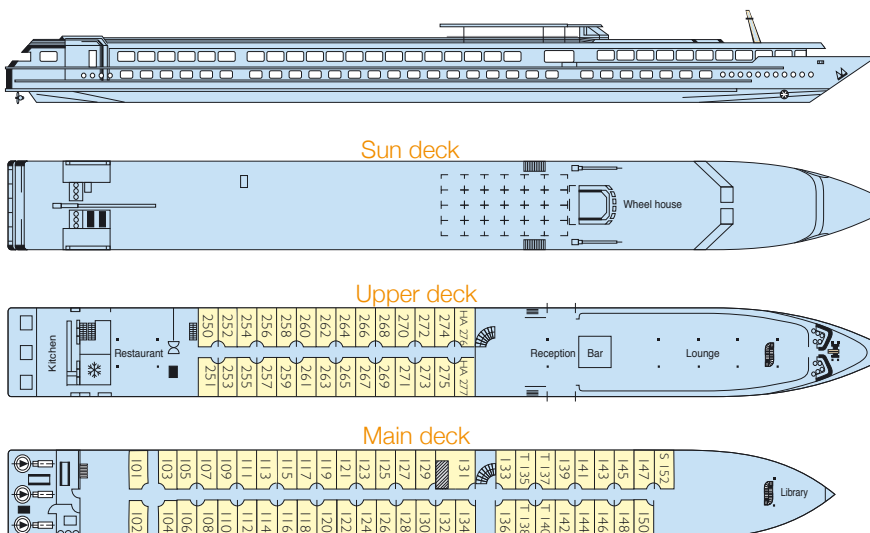

**MS MODIGLIANI**

**Built :** 2001  
**Length :** 110 m long  
**Width :** 11,40 m wide  
**Cabins :** 78 cabins  
**Passengers :** 160 passengers  
**Equipments :** all cabins are equipped with shower and toilet, hairdryer, satellite TV, radio, safe.  
 Central heating, 220V electricity, air-conditioning, radar, radiophone.  
**Facilities :** lounge-bar with a dance floor - bar - dining room - large sundeck with deckchairs - library - gift shop.

**MS Modigliani** sails on the Danube.

**2 deck ship**

**CABINS**

- Upper deck 28 double cabins
- Main deck 45 double cabins  
+ 4 triple cabins  
+ 1 single cabin

Cabin equipped for disabled : **YES**

- HA = cabin equipped for disabled
- S = single cabin
- T = triple cabin

Cabin with adjustable twin beds